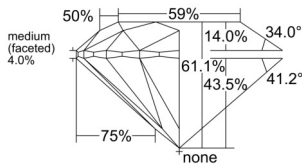

GIA®

FACSIMILE

GIA REPORT 5546431637

Verify this report at GIA.edu

GIA NATURAL DIAMOND DOSSIER®

January 14, 2026
GIA Report Number 5546431637
Shape and Cutting Style ..... Round Brilliant
Measurements ..... 5.14 - 5.16 x 3.15 mm

GRADING RESULTS

Carat Weight ..... 0.51 carat
Color Grade ..... H
Clarity Grade S11
Cut Grade ..... Excellent

ADDITIONAL GRADING INFORMATION

Polish ..... Excellent
Symmetry ..... Excellent
Fluorescence ..... Strong Blue
Clarity Characteristics ..... Feather, Cloud
Inscription(s): GIA 5546431637

PROPORTIONS

Profile to actual proportions

GRADING SCALES

GIA COLOR SCALE

COLORED	D
	E
	F
	G
	H
	I
	J
NEAR COLORLESS	K
	L
	M
	N
	O
	P
	Q
	R
	S
	T
	U
	V
	W
	X
	Y
LIGHT	Z

GIA CLARITY SCALE

VERY VERY SLIGHTLY INCLUDED	FLAWLESS
	INTERNALLY FLAWLESS
VERY SLIGHTLY INCLUDED	VVS₁
	VVS₂
SLIGHTLY INCLUDED	VS₁
	VS₂
INCLUDED	SI₁
	SI₂
	I₁
	I₂
	I₃

GIA CUT SCALE

EXCELLENT
VERY GOOD
GOOD
FAIR
POOR